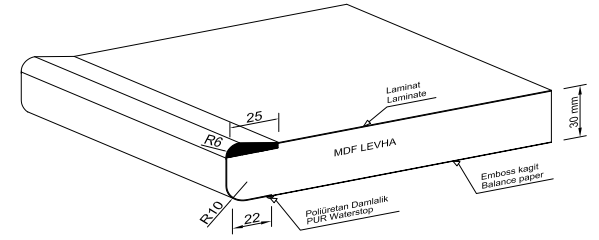

ERART  

*şık mutfaklar için
akıllı seçim...*

TEZGAH
WORKTOPS

Ham R6 TezgaH / E1 Chipboard R6 Worktops

28mmx600x3600
38mmx600x3600

Ham Setli TezgaH / E1 Chipboard Snob Worktops

28mmx600x3600
38mmx600x3600

Yeşil R6 TezgaH / Water-Resist R6 Worktops

28mmx640x3600
38mmx600x3600

Yeşil Setli TezgaH / Water-Resist Snob Worktops

28mmx640x3600
38mmx600x3600

MDF R6 TezgaH / MDF R6 Worktops

30mmx600x3600

MDF Setli TezgaH / MDF Snob Worktops

30mmx600x3600

Kendinden Süpürgelikli Tezgah Self Plinth Worktops