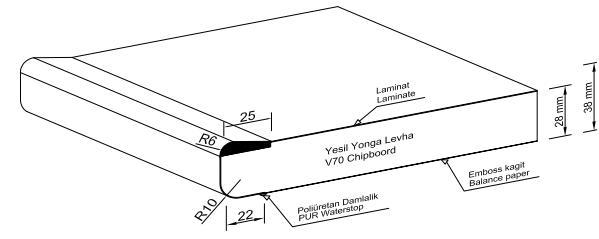

ERART  

*şık mutfaklar için
akıllı seçim...*

TEZGAH
WORKTOPS

Ham R6 TezgaH / E1 Chipboard R6 Worktops

28mmx600x3600
38mmx600x3600

Ham Setli TezgaH / E1 Chipboard Snob Worktops

28mmx600x3600
38mmx600x3600

Yeşil R6 TezgaH / Water-Resist R6 Worktops

28mmx640x3600
38mmx600x3600

Yeşil Setli TezgaH / Water-Resist Snob Worktops

28mmx640x3600
38mmx600x3600

MDF R6 TezgaH / MDF R6 Worktops

30mmx600x3600

MDF Setli TezgaH / MDF Snob Worktops

30mmx600x3600

Kendinden Süpürgelikli Tezgah Self Plinth Worktops