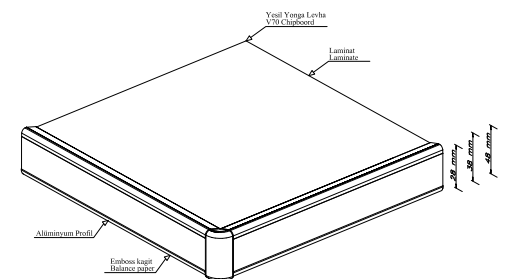

Alüminyum Profilli Tezgah Aluminium Profile Worktops