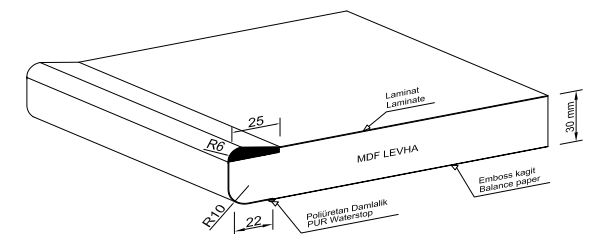

28mmx640x3600
38mmx600x3600

Yeşil Setli TezgaH / Water-Resist Snob Worktops

28mmx640x3600
38mmx600x3600

MDF R6 TezgaH / MDF R6 Worktops

30mmx600x3600

MDF Setli TezgaH / MDF Snob Worktops

30mmx600x3600

Kendinden Süpürgelikli Tezgah Self Plinth Worktops