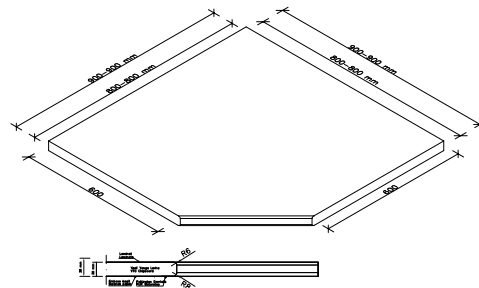

Köşe Tezgahı Corner Worktops R6