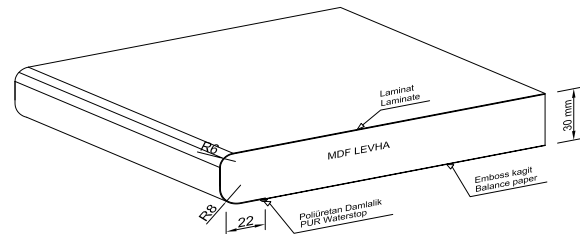

28mmx640x3600
38mmx600x3600

Yeşil Setli TezgaH / Water-Resist Snob Worktops

28mmx640x3600
38mmx600x3600

MDF R6 TezgaH / MDF R6 Worktops

30mmx600x3600

MDF Setli TezgaH / MDF Snob Worktops

30mmx600x3600

Kendinden Süpürgelikli Tezgah Self Plinth Worktops