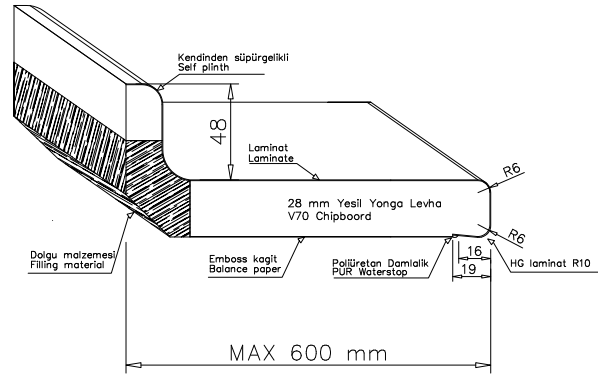

28mmx640x3600
38mmx600x3600

Yeşil Setli TezgaH / Water-Resist Snob Worktops

28mmx640x3600
38mmx600x3600

MDF R6 TezgaH / MDF R6 Worktops

30mmx600x3600

MDF Setli TezgaH / MDF Snob Worktops

30mmx600x3600

Kendinden Süpürgelikli Tezgah Self Plinth Worktops