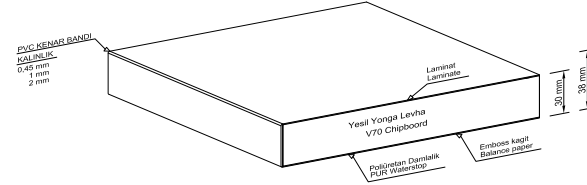

Kenar Bantlı (Poliüretan Tutkallı) Tezgah Edge Banding With Pur Hotmelt Worktops