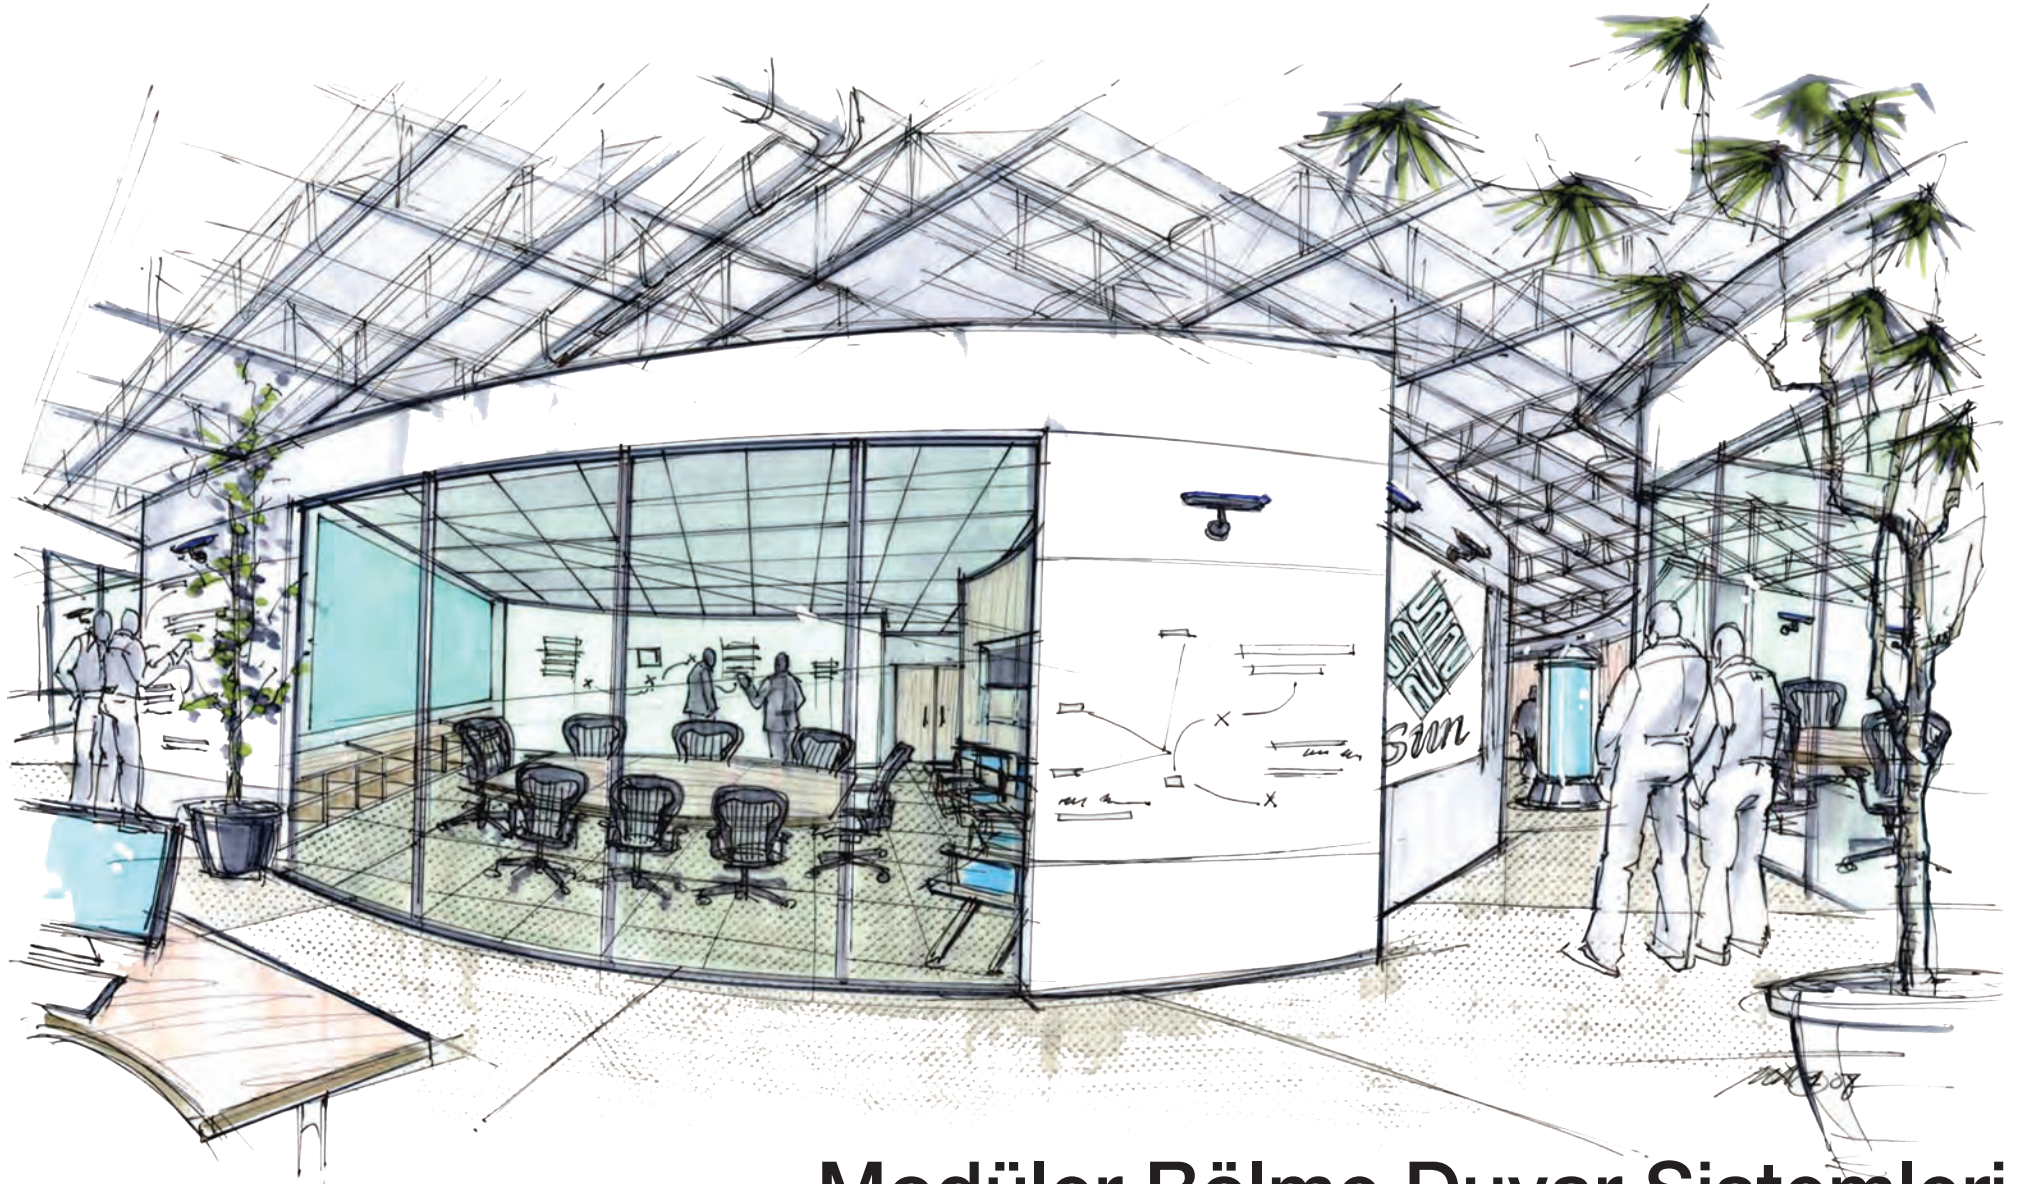

Modüler Bölme Duvar Sistemleri

Modular Wall Partition Systems

Modüler bölme duvar sistemleri her mekanda uygulanabilen, estetik çözümler sunan, hızlı bir şekilde montajı yapılan, ekonomik bir malzemelerdir. Alternatifli cam ve panel kombinasyonlarının birlikte kullanılmasını sağlayan sistem, gerek jaluzi kullanımında gerek gizli kanallı cam profiliyle şık, ekonomik, fonksiyonel, ferah ve estetik mekanların tasarlanmasına olanak sağlar.

Profiles that are used in the system look homogeneous and smooth. Window and door frames are produced just ready to be mounted. This stuff is not only economical but also mounted fast, applicable for every place and offers aesthetic solutions. This system implements using glass and paneling combinations with alternatives together. It is also used with jalousie usage. With invisible passaged glass profile it provides to design elegant, economical, functional, roomy and aesthetic environments.